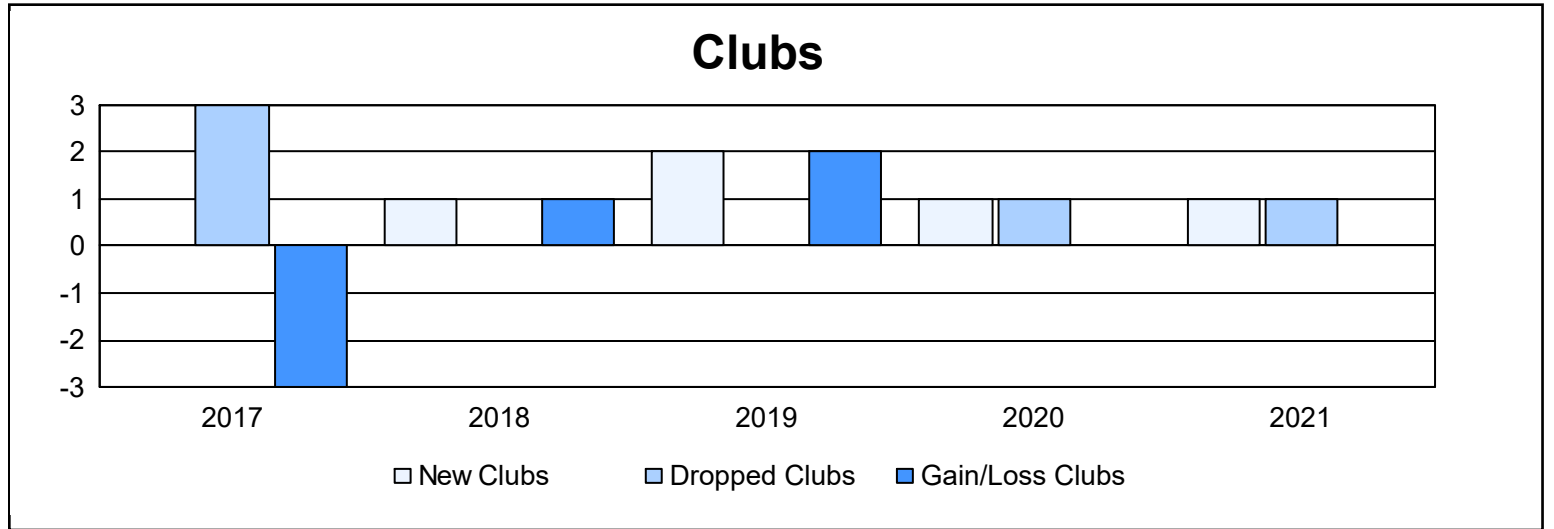

Year	New Clubs	Dropped Clubs	Gain/ Loss Clubs	New Members	Charter Members	Reinstate Members	Transfer Members	Total Member Added	Total Members Dropped	Gain/ Loss Members
2016-2017	0	3	-3	77	0	3	3	83	140	-57
2017-2018	1	0	1	69	20	1	3	93	99	-6
2018-2019	2	0	2	73	60	7	2	142	120	22
2019-2020	1	1	0	88	20	0	4	112	103	9
2020-2021	1	1	0	42	22	1	3	68	74	-6
<b>Average</b>	<b>1</b>	<b>1</b>	<b>0</b>	<b>70</b>	<b>24</b>	<b>2</b>	<b>3</b>	<b>100</b>	<b>107</b>	<b>-8</b>

### Membership Composition June 2021 Cumulative