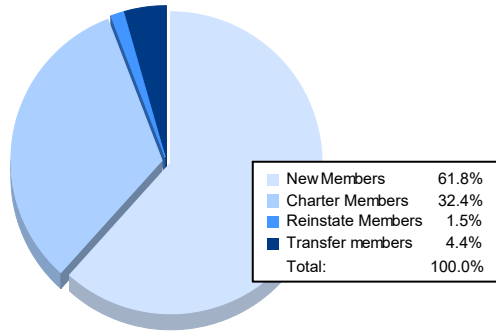

Year	New Clubs	Dropped Clubs	Gain/ Loss Clubs	New Members	Charter Members	Reinstate Members	Transfer Members	Total Member Added	Total Members Dropped	Gain/ Loss Members
2016-2017	0	3	-3	77	0	3	3	83	140	-57
2017-2018	1	0	1	69	20	1	3	93	99	-6
2018-2019	2	0	2	73	60	7	2	142	120	22
2019-2020	1	1	0	88	20	0	4	112	103	9
2020-2021	1	1	0	42	22	1	3	68	74	-6
<b>Average</b>	<b>1</b>	<b>1</b>	<b>0</b>	<b>70</b>	<b>24</b>	<b>2</b>	<b>3</b>	<b>100</b>	<b>107</b>	<b>-8</b>

### Membership Composition June 2021 Cumulative

### Gender Composition June 2021 Cumulative