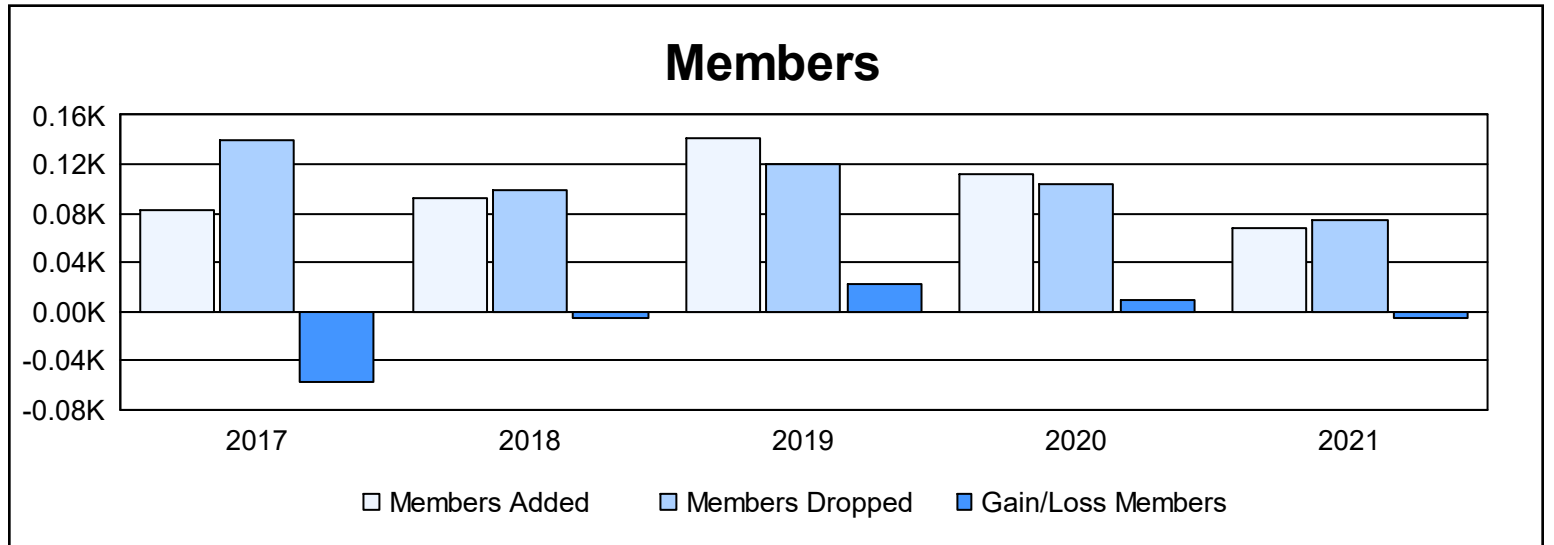

Year	New Clubs	Dropped Clubs	Gain/ Loss Clubs	New Members	Charter Members	Reinstate Members	Transfer Members	Total Member Added	Total Members Dropped	Gain/ Loss Members
2016-2017	0	3	-3	77	0	3	3	83	140	-57
2017-2018	1	0	1	69	20	1	3	93	99	-6
2018-2019	2	0	2	73	60	7	2	142	120	22
2019-2020	1	1	0	88	20	0	4	112	103	9
2020-2021	1	1	0	42	22	1	3	68	74	-6
<b>Average</b>	<b>1</b>	<b>1</b>	<b>0</b>	<b>70</b>	<b>24</b>	<b>2</b>	<b>3</b>	<b>100</b>	<b>107</b>	<b>-8</b>

### Membership Composition June 2021 Cumulative